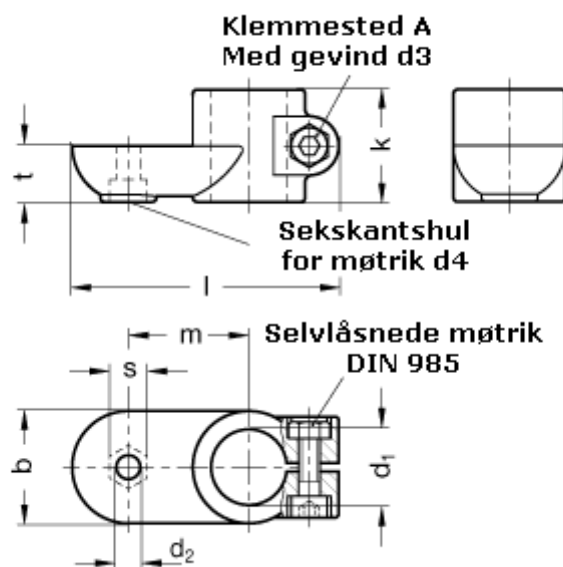

Article number: 20274B42OZ2SW

Description: E+G Swivel clamp connector
GN274-B42-OZ-2-SW

Measures

b = 65	s = 17
d1 = B42	t = 32.5
d2 = 10.5	
d3 = M10	
d4 = M10	
k = 65	
l = 148	
m = 70	